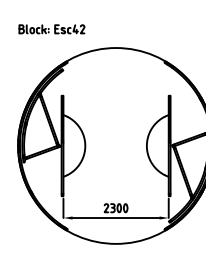

Front view

Top view, display area

Side view

Top view, escape position

5400

4800

4200

3600

Customer:

Ref:

Door id:

Date:

Project No:

Sign:

Revolving door  
ASSA ABLOY UniTurn  
CAD For Customer  
Views

**ASSA ABLOY**